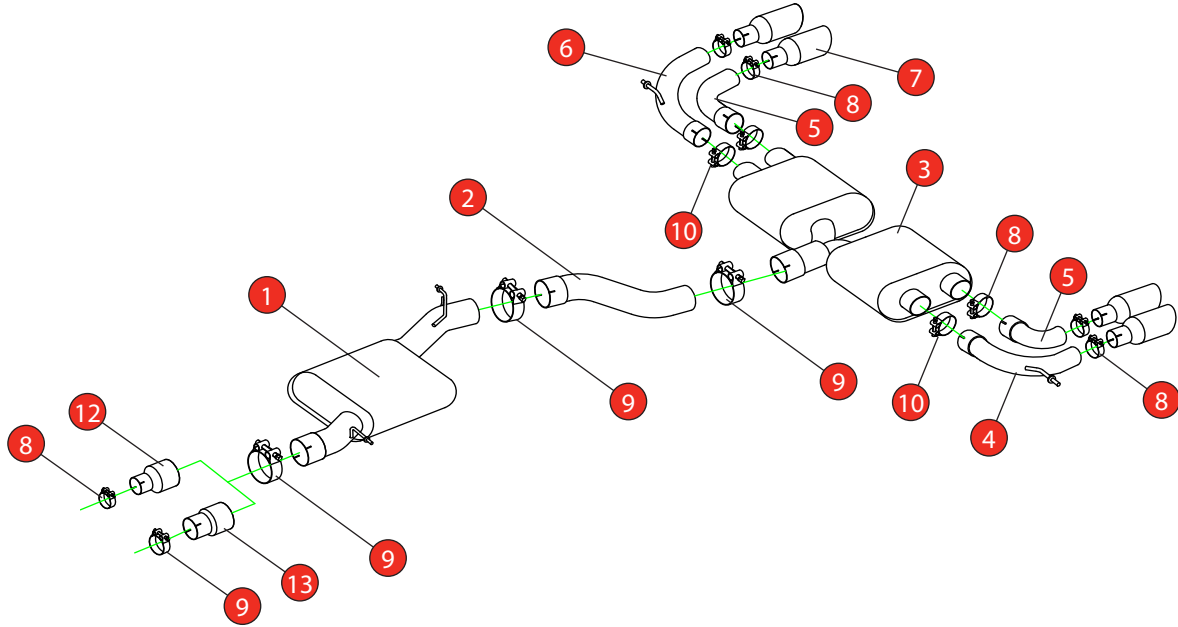

|              |  |                 |                      |
|--------------|--|-----------------|----------------------|
| <b>Car</b>   | Volkswagen Golf R MK7                    | <b>Part No.</b> | SVW044D              |
| <b>Year</b>  | 2014-2016                                | <b>Fit Kits</b> | 305FK                |
| <b>Notes</b> | Where not supplied use original fittings | <b>Features</b> | Pipe Diameter:- 80mm |

Estimated Fitting Time: 2 Hours

| NO.            | PART NO.   | DESCRIPTION                            | QTY |
|----------------|------------|--|-----|
| 1              | 763VW      | Resonated Centre Section               | 1   |
| 2              | 765VW      | Link Pipe                              | 1   |
| 3              | 766VW      | Rear Silencer                          | 1   |
| 4              | 817VW      | L/H Outer Trim Connecting Pipe         | 1   |
| 5              | 816VW      | L/H & R/H Inner Trim Connecting Pipe   | 2   |
| 6              | 818VW      | R/H Outer Trim Connecting Pipe         | 1   |
| 7              | Z023.10061 | Polished Daytona Trim                  | 4   |
| <b>Fit Kit</b> |            |  |     |
| 8              | Z016.10064 | 63-68mm Clamp                          | 7   |
| 9              | Z016.10069 | 79-85mm Clamp                          | 3   |
| 10             | Z016.10070 | 66mm H/D Clamp                         | 2   |
| 11             | Z016.10056 | 73-79mm Clamp                          | 1   |
| 12             | AD103      | Adaptor (USE TO FIT TO O.E DOWNPIPE)   | 1   |
| 13             | AD107      | Adaptor (USE TO FIT TO Ø76mm DOWNPIPE) | 1   |